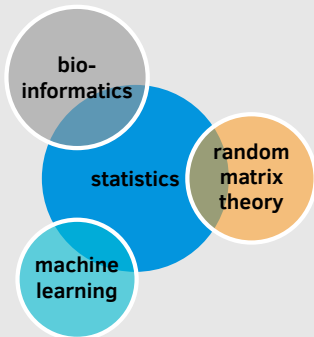

Overview

Programming

0 LOC → 5000 LOC

R

Matlab • Python

Bash (Unix Shell)

Projects

High-Dimensional Statistics - A More Powerful High-Dimensional Two-Sample Covariance Matrices Test under Dense but Weak Settings