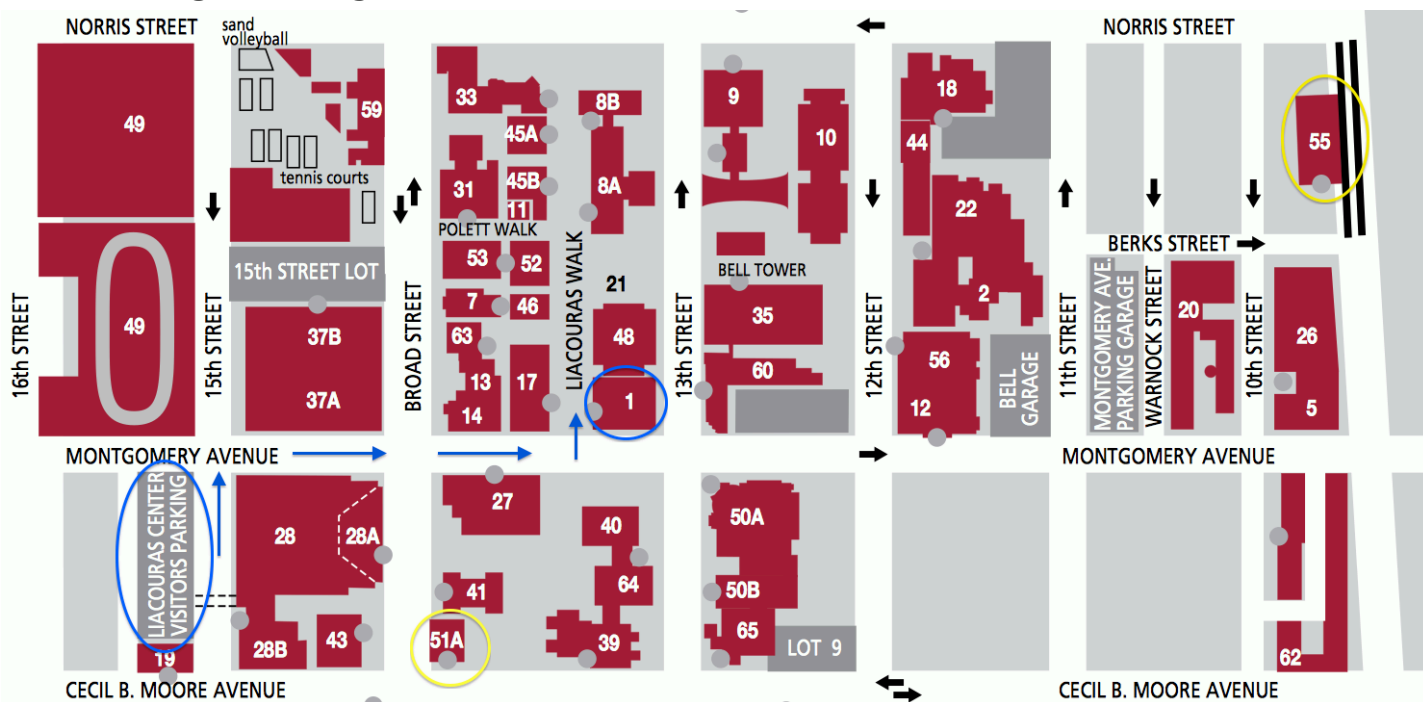

MAIN CAMPUS

TEMPLE UNIVERSITY

Directions from Liacouras Garage to Alter Hall (Building 1)

SEPTA Region Rail (55) and Subway Station (51A)

Please park in the Liacouras Garage, located behind the Liacouras Center (Building 28). If using a navigation system, please use the address 1801 N. Broad Street, Philadelphia, PA 19122. This will direct you to the Liacouras Garage. The entrance to the lot is on 15th Street or a second entrance is located on Sydenham Street. Alter Hall (Building 1) is a short walk from the Liacouras Parking Garage. Upon exiting the lot, turn left and walk towards Montgomery Street. Turn right onto Montgomery Street, heading towards Broad Street. Cross over Broad Street and Alter Hall will be on your left, located on Liacouras Walk. Turn left on Liacouras Walk. The entrance to Alter Hall will be on your right.

Once inside the main corridor of Alter Hall, you will need to show identification at the Security Desk.